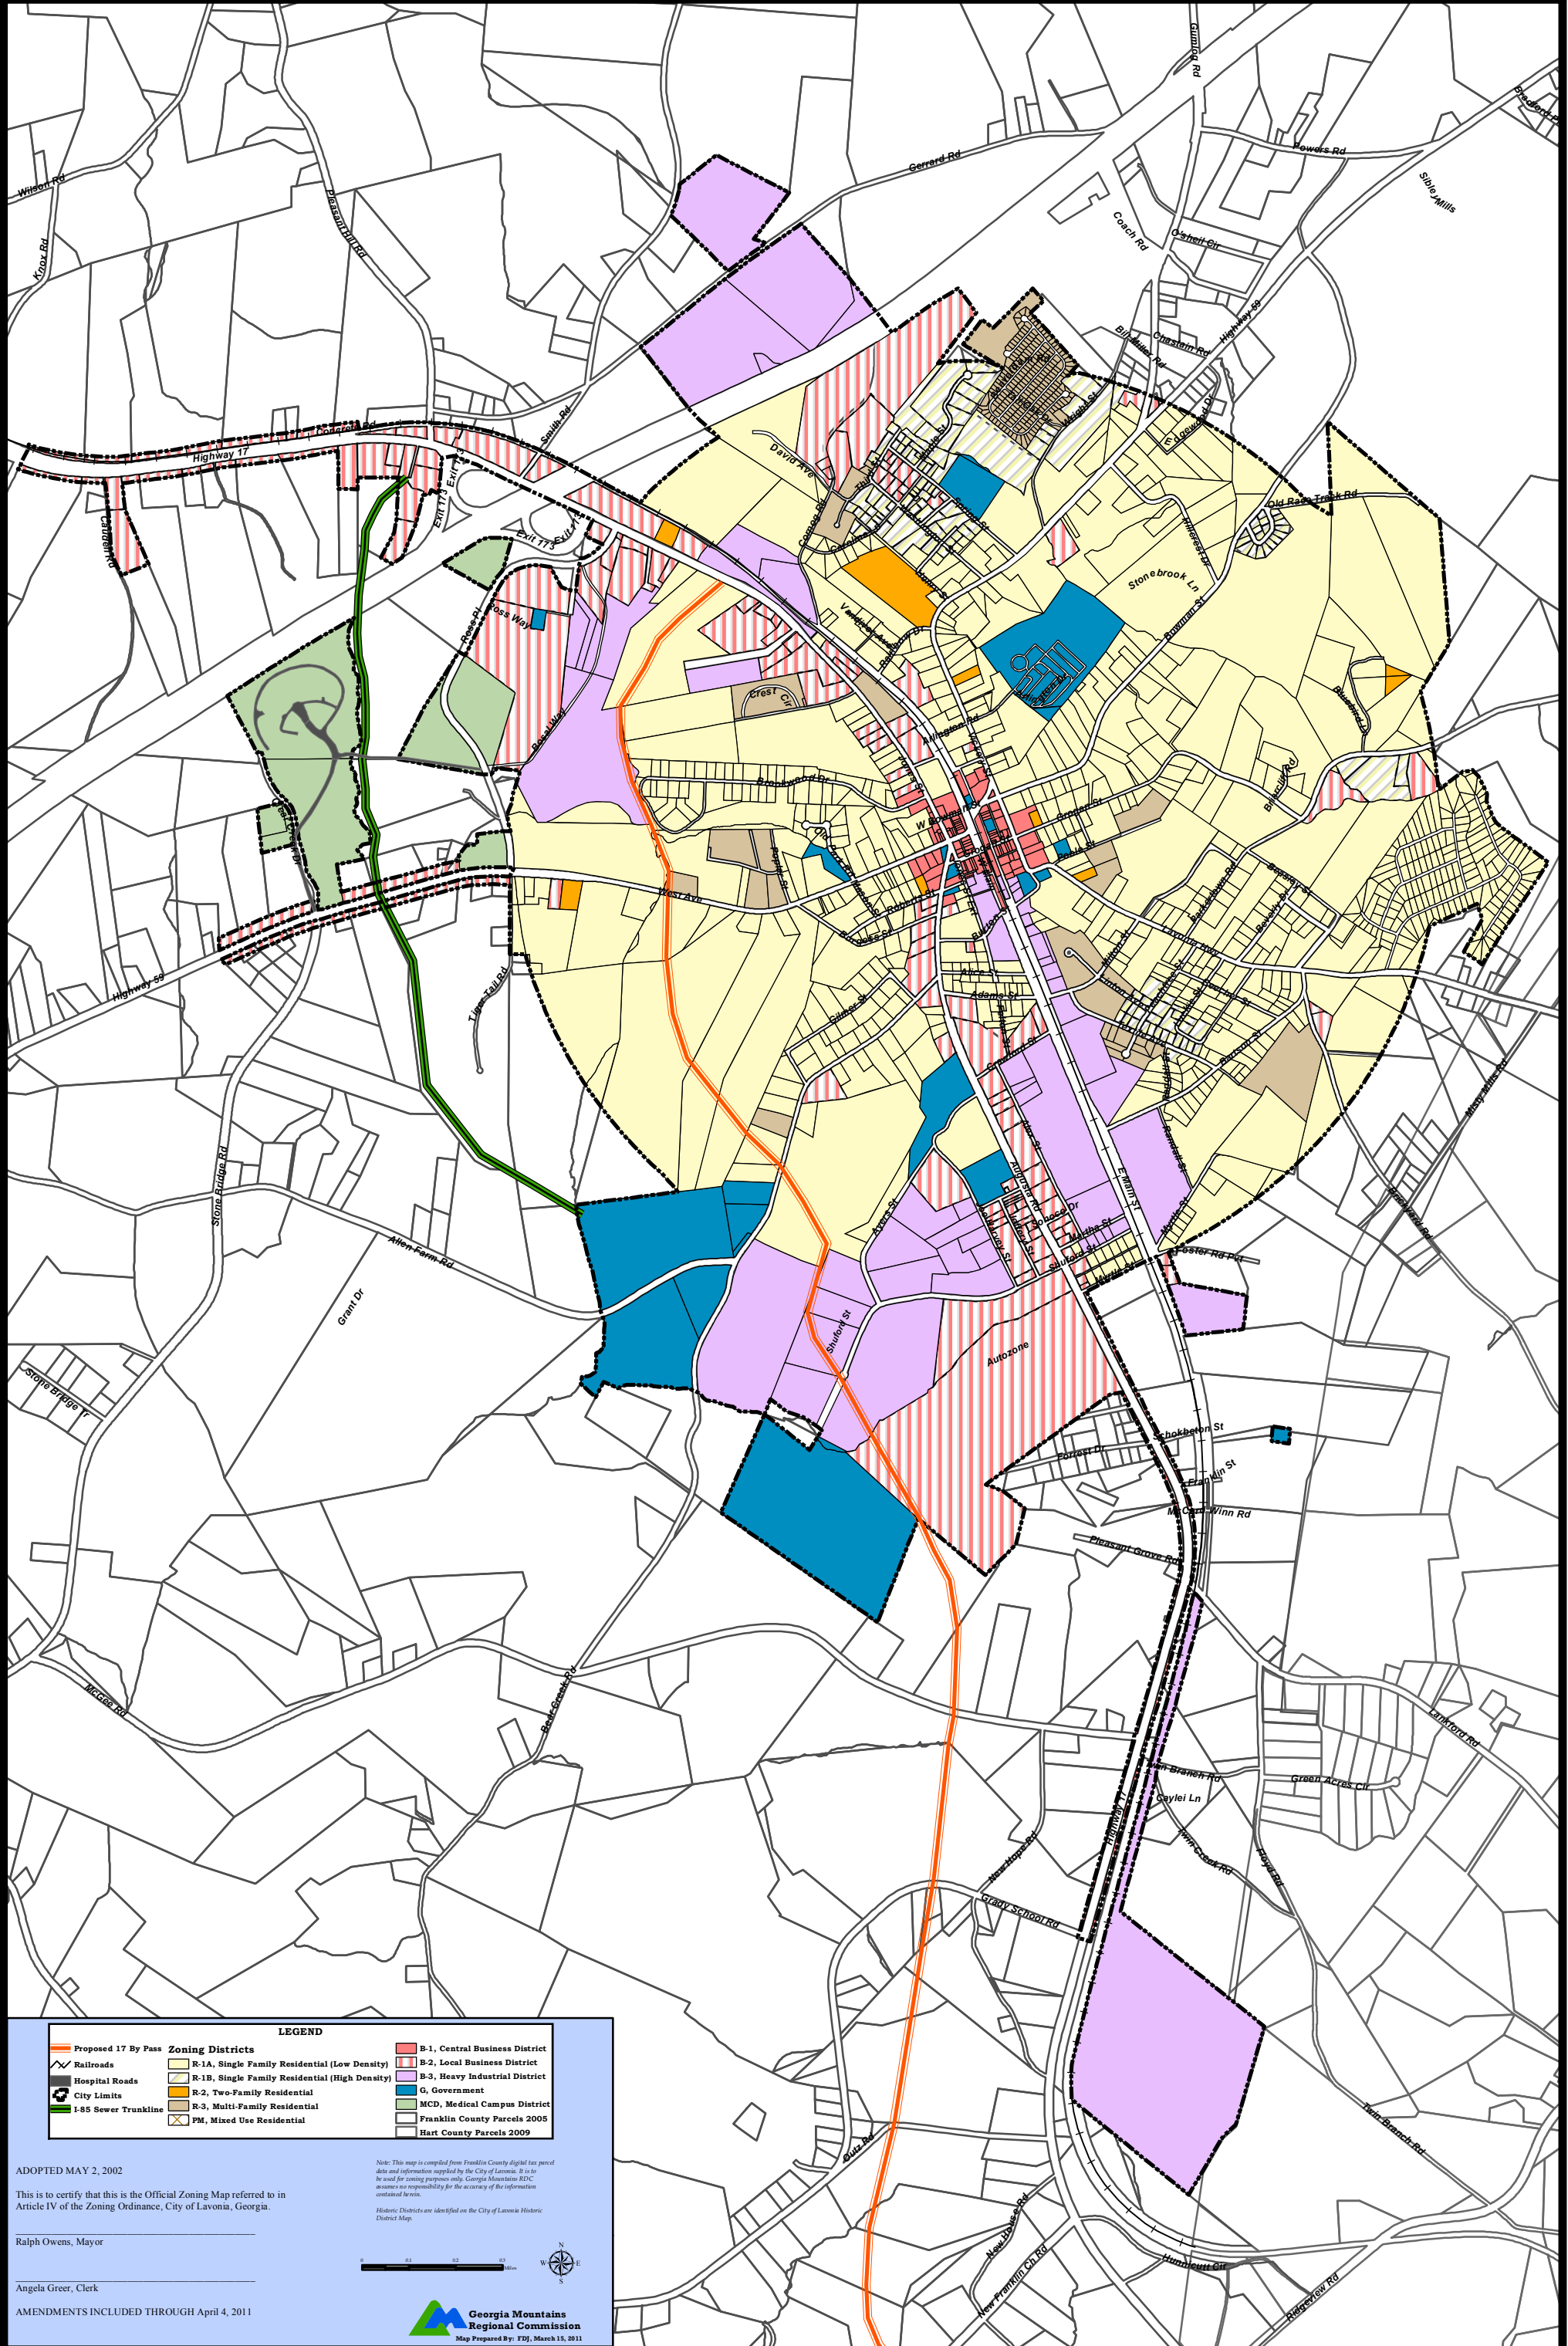

Official Zoning Map of the City of Lavonia, Georgia

ADOPTED MAY 2, 2002

This is to certify that this is the Official Zoning Map referred to in Article IV of the Zoning Ordinance, City of Lavonia, Georgia.

Ralph Owens, Mayor

Angela Greer, Clerk

AMENDMENTS INCLUDED THROUGH April 4, 2011